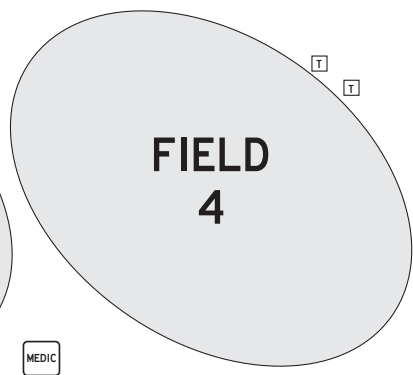

I-5  
BEACH  
2.5 Miles

VIA DE LA VALLE

PARKING  
ENTRANCE

# PARKING

EL CAMINO REAL

EXIT ONLY

MEDIC TC  
U

BEER GARDEN  
FOOD  
VIP PARKING

MEDIC

- TC Tournament Central
- U Umpires
- T Team Tent
- MEDIC Medical/Massage