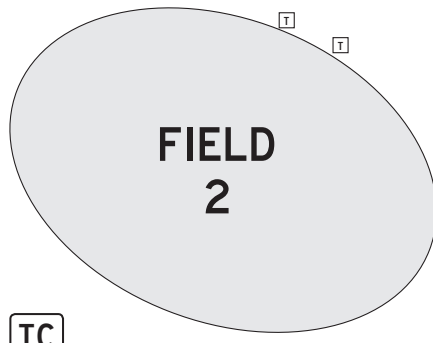

I-5  
BEACH  
2.5 Miles

VIA DE LA VALLE

PARKING  
ENTRANCE

# PARKING

EL CAMINO REAL

EXIT ONLY

MEDIC TC  
U

BEER GARDEN  
FOOD  
VIP PARKING

MEDIC

- TC Tournament Central
- U Umpires
- T Team Tent
- MEDIC Medical/Massage